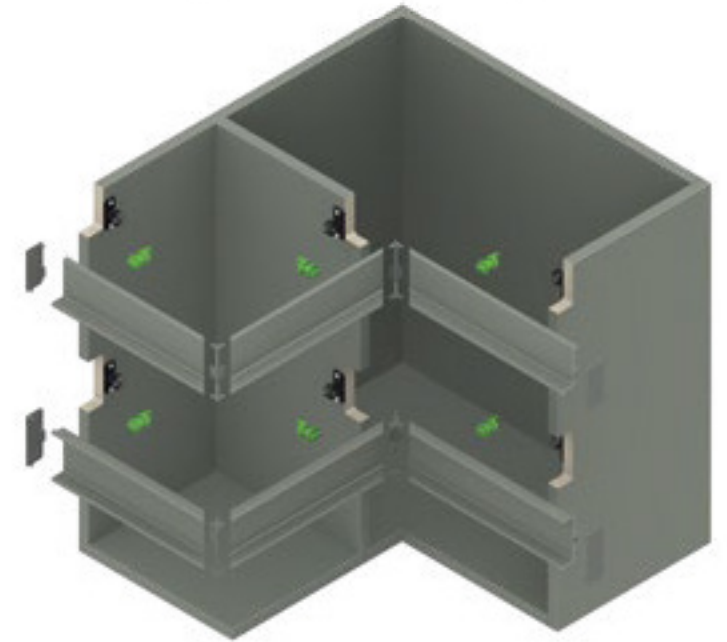

SYSKOR
kitchen & home fittings

PRO
DESIGN