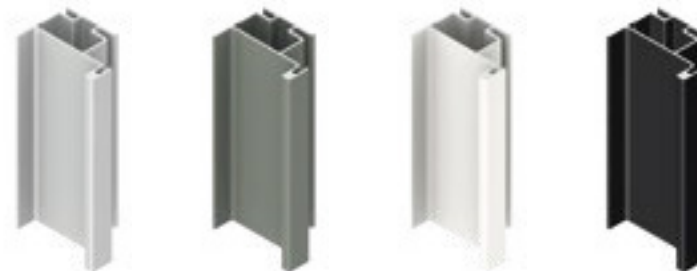

Гола вертикални
крајни профили