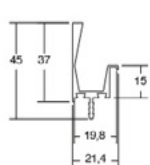

HEXXA0449 long

Viefe® handles

PR
DESIGN